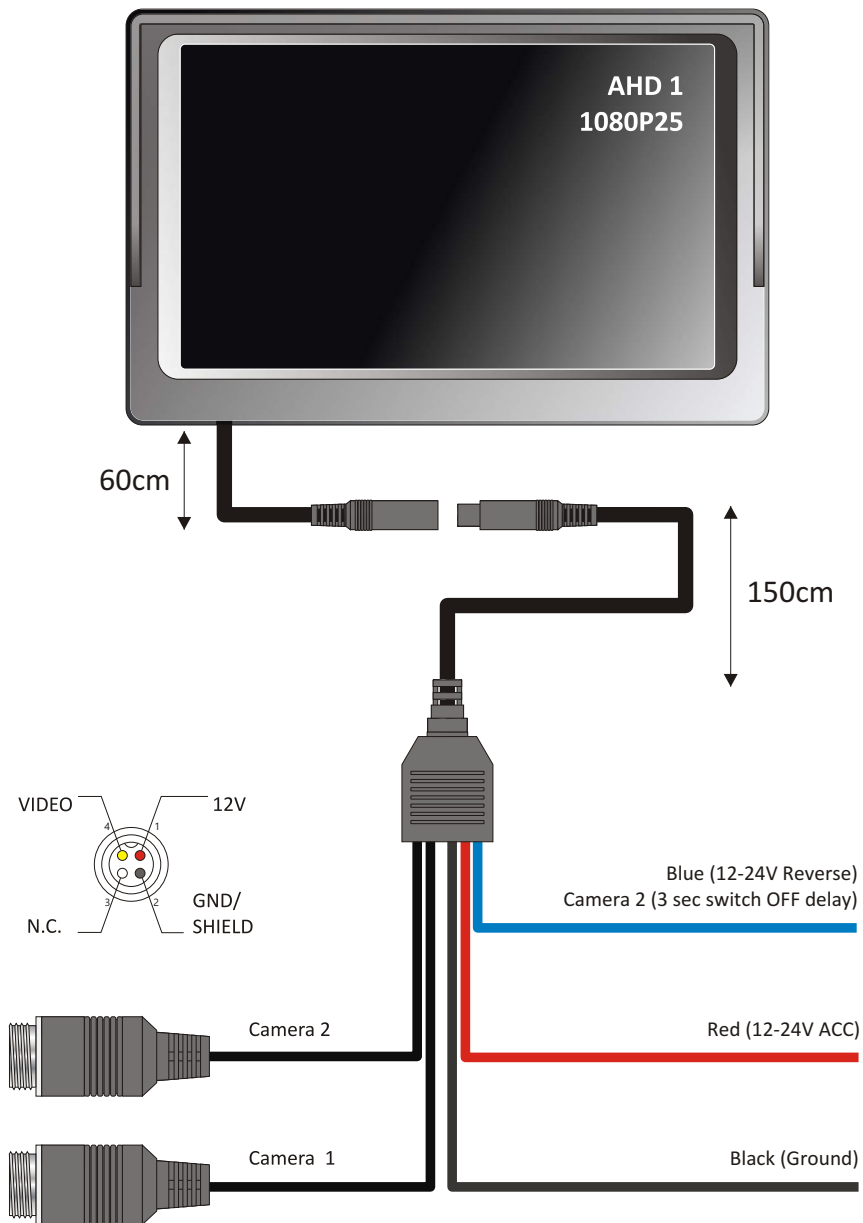

Monitor Specifications

| | |
|----------------|---|
| Type Number | AHD-702FHD |
| LCD size | 7 inch (178mm) 16:9 |
| Backlight | 500 cd/m2 |
| Backlight type | LED (long life time) |
| Resolution | 1024 (Horizontal) * 600 (Vertical) * RGB = 1843200 (pixels) |
| Video system | PAL / NTSC / AHD auto |
| Video signal | Composite CVBS (FBAS) - 720P - 960P -1080P AHD |
| View angle | Left 60° Right 60° Up 40° Down 60° |
| Camera input 1 | 4P Aviation |
| Camera input 2 | 4P Aviation |
| Camera trigger | 12-24 Volt (Camera 2) |
| Power | 12-24 Volt, max. 450mA, 6 Watt |
| Temperature | -20°C ~ + 60°C |
| Languages | English |
| Accessories | Monitor stand |
| Size | 175mm (wide) * 113mm (High) * 24mm (depth) |
| Weight | 350 gram |

CARVISION

Manual

AHD-702FHD

7 inch 16:9 High Resolution Monitor

CARVISION

Monitor Connection

Monitor Control

⏻ — ON/OFF

📖 — MENU (keep pressing for the next adjustment)
Press UP (▶+) or DOWN (▶-) to change the setting

📷 — CAM1/CAM2 (CAM2 reverse has the highest priority)

| | |
|-------------|------------|
| BRIGHTNESS | 50 |
| CONTRAST | 50 |
| SATURATION | 50 |
| ZOOM | 16:9 / 4:3 |
| ROTATE | |
| LANGUAGE | ENGLISH |
| PARKINGLINE | ON / OFF |
| RESET | |