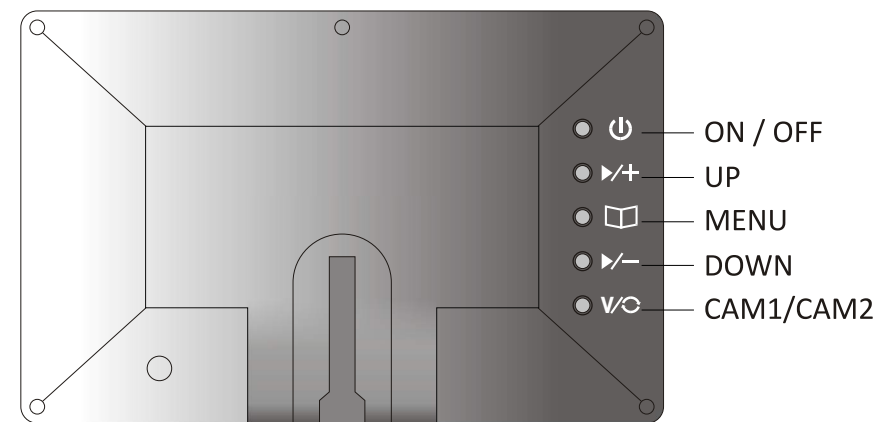

Monitor Specifications

| | |
|----------------|---|
| Type Number | AHD-702FHD |
| LCD size | 7 inch (178mm) 16:9 |
| Backlight | 500 cd/m2 |
| Backlight type | LED (long life time) |
| Resolution | 1024 (Horizontal) * 600 (Vertical) * RGB = 1843200 (pixels) |
| Video system | PAL / NTSC / AHD auto |
| Video signal | Composite CVBS (FBAS) - 720P - 960P -1080P AHD |
| View angle | Left 60° Right 60° Up 40° Down 60° |
| Camera input 1 | 4P Aviation |
| Camera input 2 | 4P Aviation |
| Camera trigger | 12-24 Volt (Camera 2) |
| Power | 12-24 Volt, max. 450mA, 6 Watt |
| Temperature | -20°C ~ + 60°C |
| Languages | English |
| Accessories | Monitor stand |
| Size | 175mm (wide) * 113mm (High) * 24mm (depth) |
| Weight | 350 gram |

CARVISION

Manual

AHD-702FHD

7 inch 16:9 High Resolution Monitor

CARVISION

Monitor Connection

Monitor Control

⏻ — ON/OFF

📖 — MENU (keep pressing for the next adjustment)
Press UP (▶+) or DOWN (▶-) to change the setting

📷 — CAM1/CAM2 (CAM2 reverse has the highest priority)

| | |
|-------------|------------|
| BRIGHTNESS | 50 |
| CONTRAST | 50 |
| SATURATION | 50 |
| ZOOM | 16:9 / 4:3 |
| ROTATE | |
| LANGUAGE | ENGLISH |
| PARKINGLINE | ON / OFF |
| RESET | |