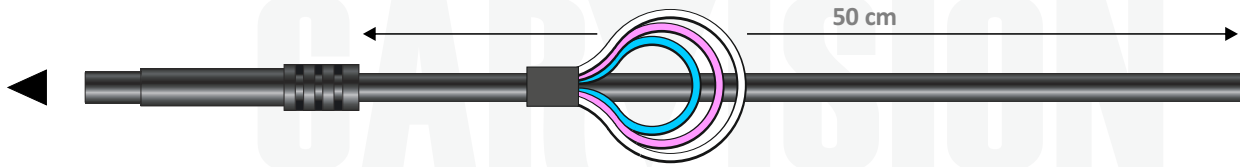

## ▶ 110-180 Connection cable

Closed = 1080P [AHD]  
Open = NTSC [CVBS]

Closed = Mirror  
Open = Normal

Closed = Parking lines  
Open = No lines

Open trigger wire

## ▶ 120-118 Optional adapter cable