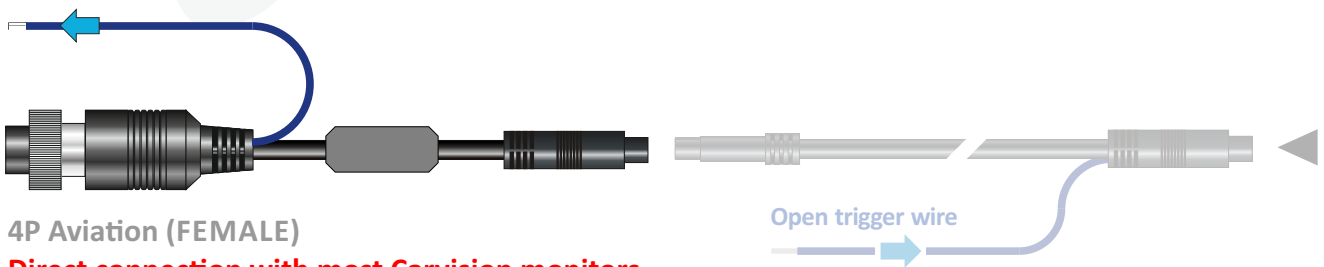

▶ 110-175 Connection cable

Closed = 720 AHD
Open = CVBS NTSC

Closed = Mirror
Open = Normal

Closed = Parking lines
Open = No lines

Open trigger wire

▶ including 3 mounting adapters

▶ 120-118 Optional adapter cable

Direct connection with most Carvision monitors