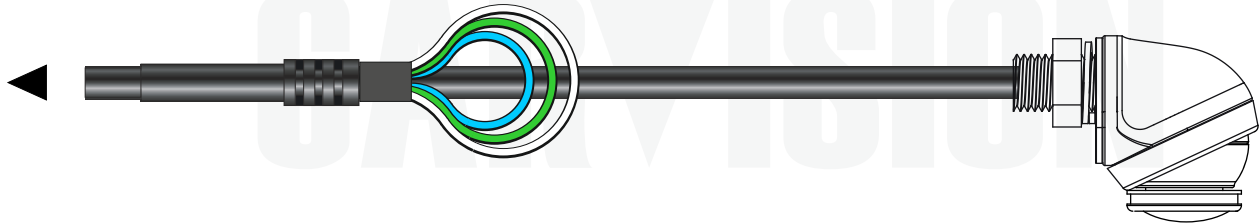

▶ 110-175 Connection cable

Closed = 720 AHD
Open = CVBS NTSC

Closed = Mirror
Open = Normal

Closed = Parking lines
Open = No lines

Open trigger wire

▶ including 3 mounting adapters

▶ 120-118 Optional adapter cable

Direct connection with most Carvision monitors