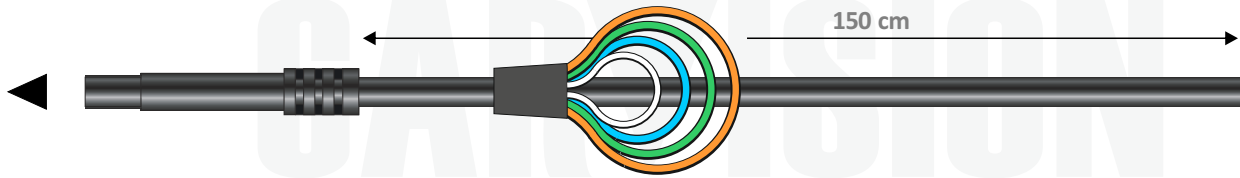

▶ 110-114 Connection cable

Closed = 1080P [AHD]
Open = NTSC [CVBS]

Closed = Parking lines
Open = No lines

Closed = Mirror
Open = Normal

Closed = Horizontal
Open = Vertical

Open trigger wire

▶ 120-118 Optional adapter cable